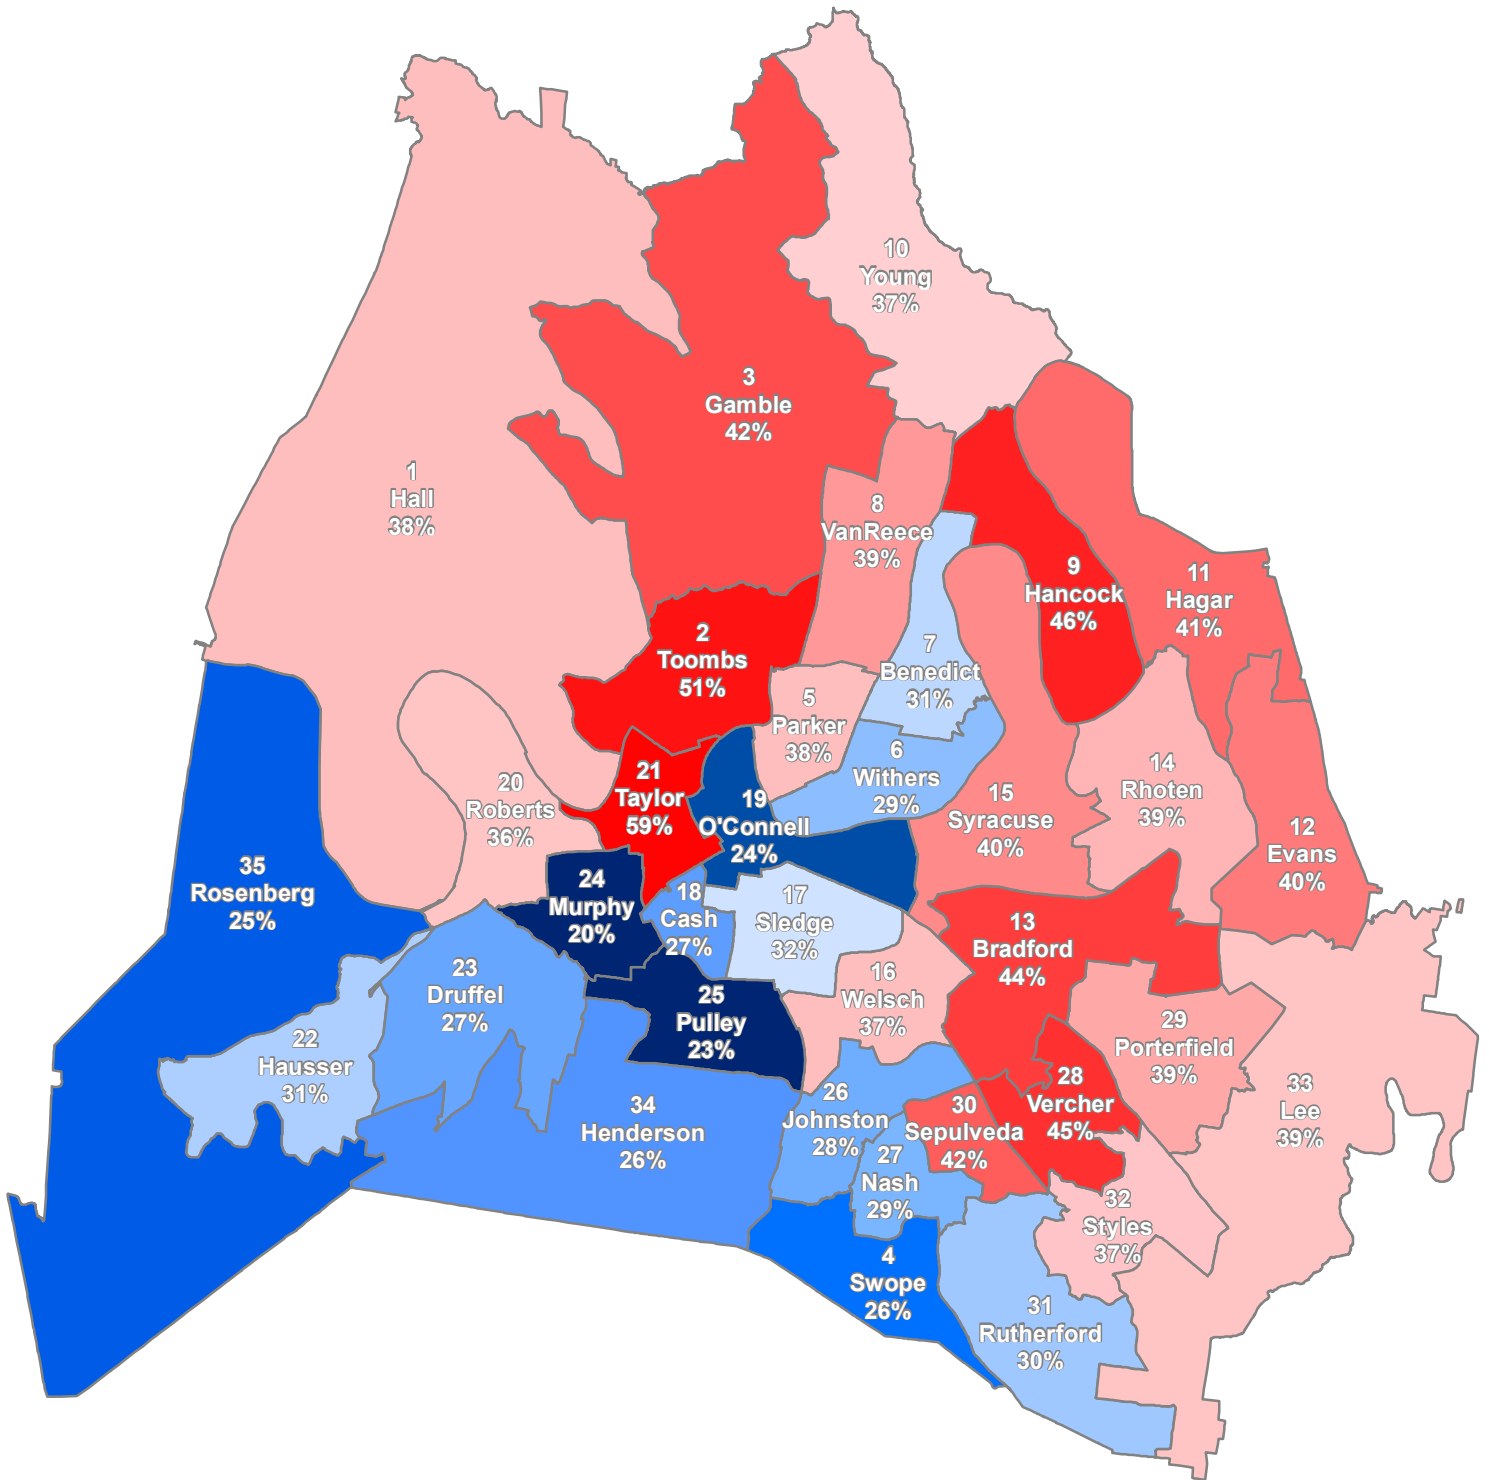

2021 Reappraisal Median Appraised Percent Increase by Council District

Median Appraised Percent Increase Countywide 34%